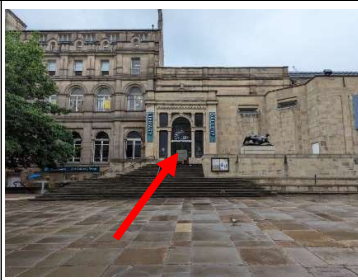

Leeds Central Library

Calverley Street, Leeds, LS1 3AB

You can enter the library via the staircase or accessible ramp.

Enter through the main door and you will see the reception desk and the entrance to the café on your left.

Walk through the café to the door at the end.

The lift is located just outside of the door at the end of the café.

Take the lift to the 3rd Floor (Sanderson Room).

Walk through the door ahead straight ahead of you as you exit the lift and turn right.

The Sanderson Room can be found at the end of the corridor.